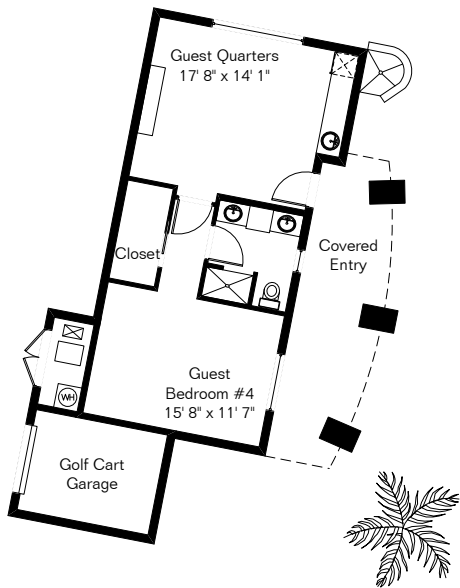

The square footages and room size information are deemed to be reliable but are not guaranteed and should be independently verified. This drawing is for marketing purposes only.

Pool Area

Main House 3,948 Sq Ft
 Guest House 633 Sq Ft

 Total Living Area 4,581 Sq Ft
 Garage & Storage 1,211 Sq Ft
 Golf Cart Garage 125 Sq Ft

4055 N Caliente Canyon Pl

Site Visit January 2021

Copyright 2021 Floor Plans First! LLC
 All Rights Reserved.

Floor Plans First!
 See the Floor Plan First™