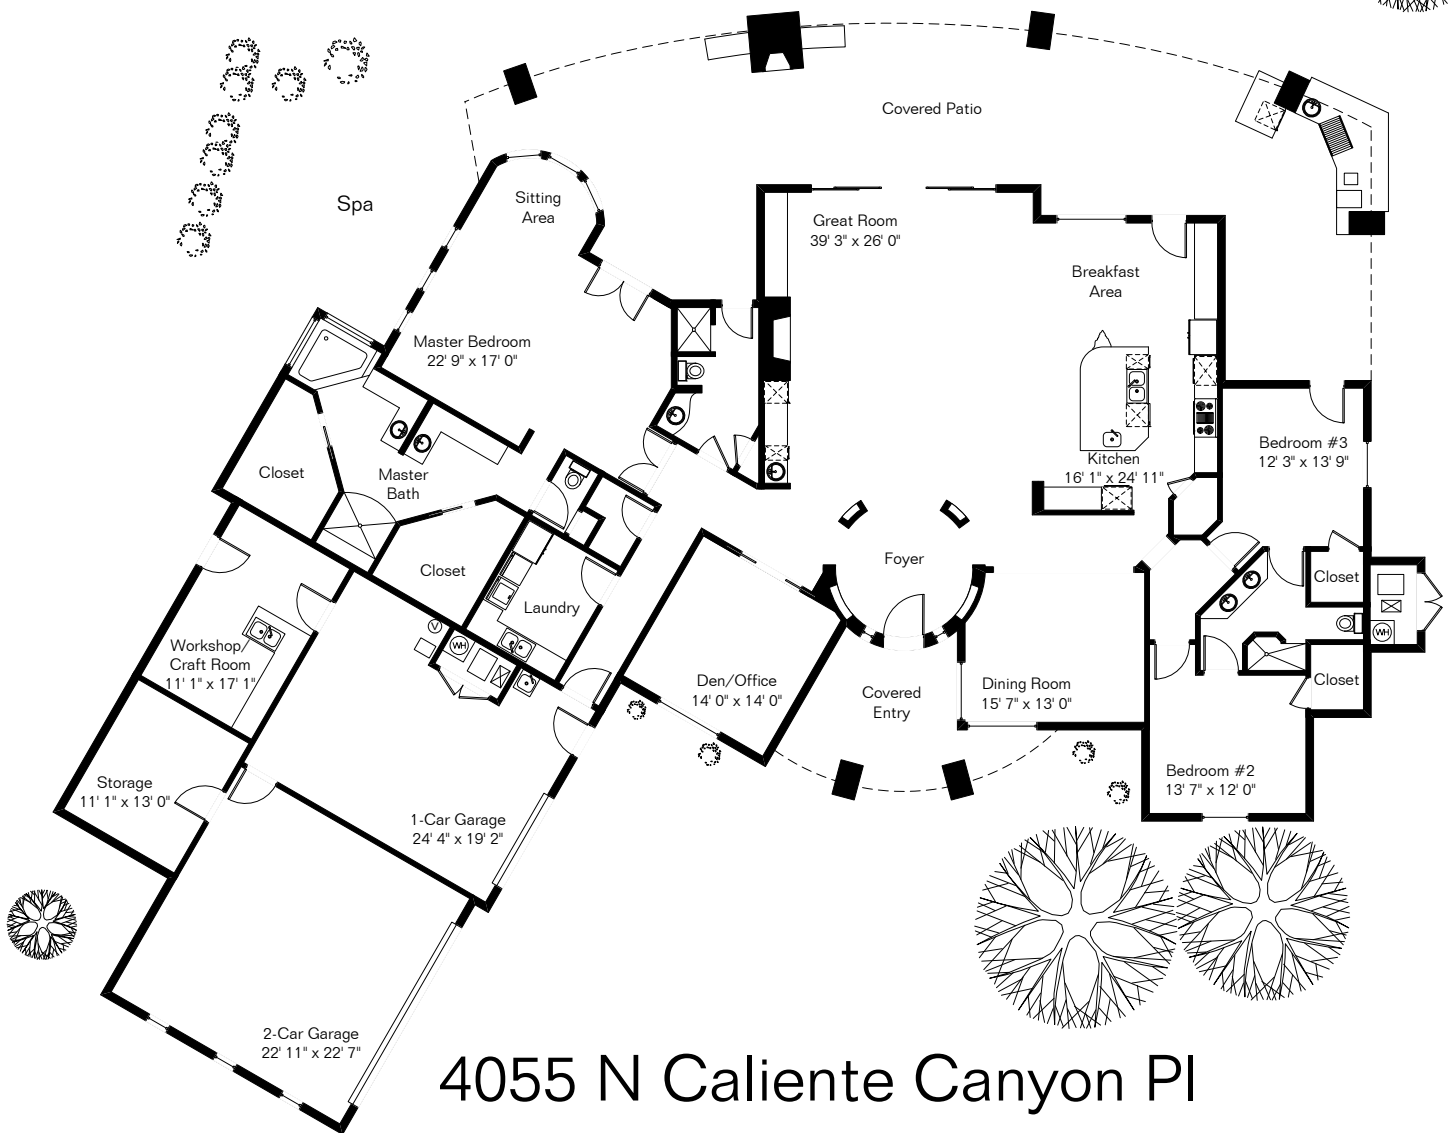

The square footages and room size information are deemed to be reliable but are not guaranteed and should be independently verified. This drawing is for marketing purposes only.

Pool Area

Main House 3,948 Sq Ft
 Guest House 633 Sq Ft

 Total Living Area 4,581 Sq Ft
 Garage & Storage 1,211 Sq Ft
 Golf Cart Garage 125 Sq Ft

4055 N Caliente Canyon Pl

Site Visit January 2021

Copyright 2021 Floor Plans First! LLC
 All Rights Reserved.

Floor Plans First!
 See the Floor Plan First™